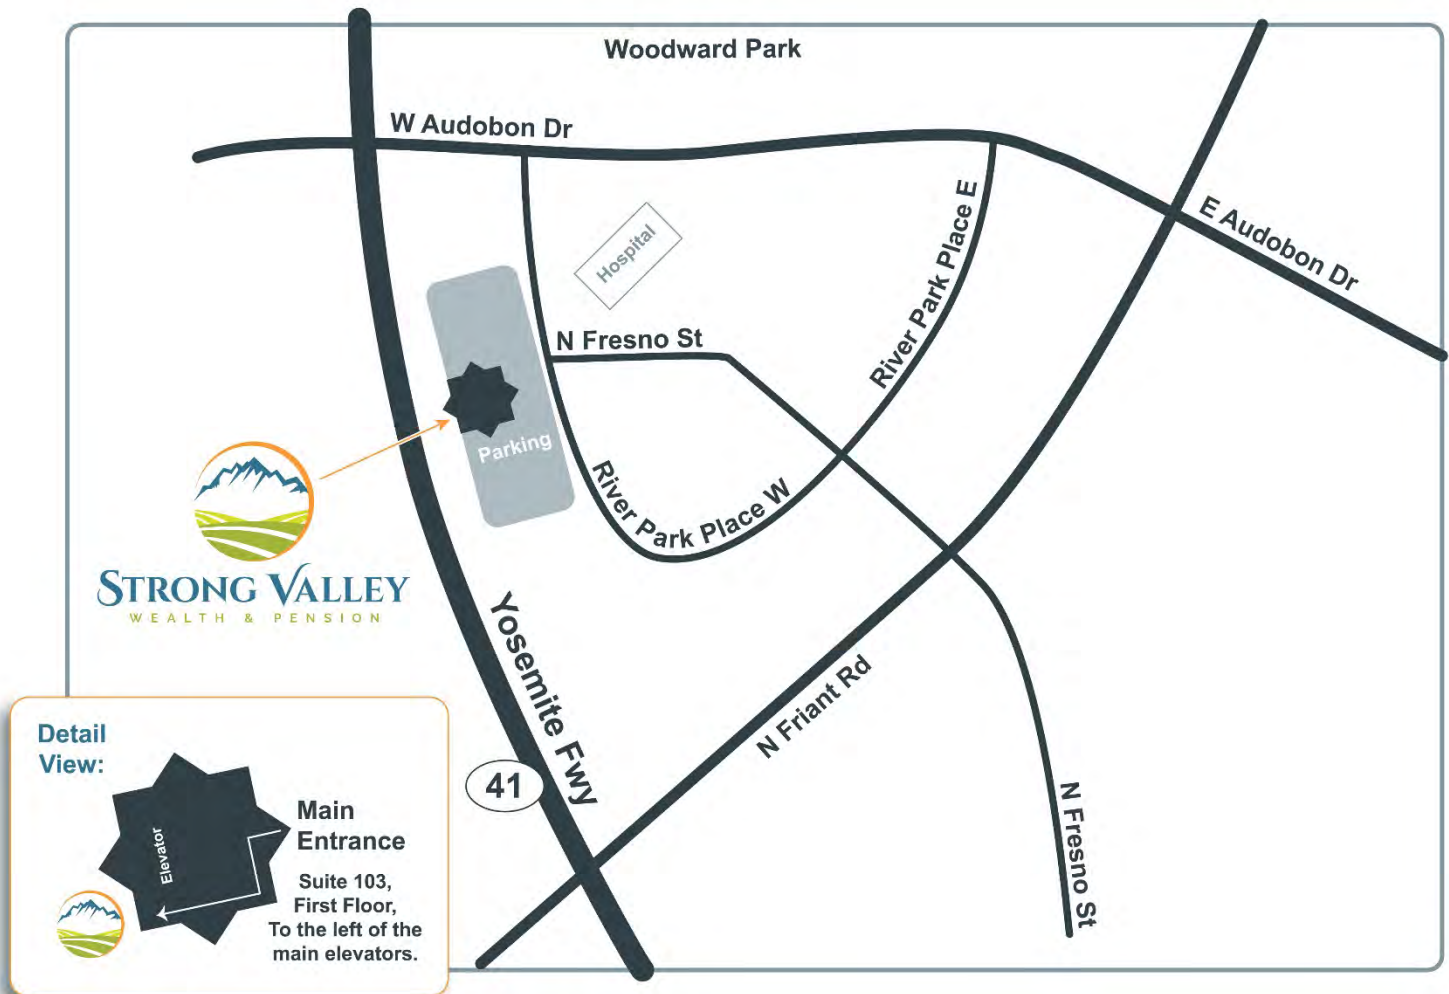

www.StrongValley.com

MAIN (559) 384-2600 FAX (559) 384-2888

45 River Park Place W, Suite 103, Fresno, California 93720